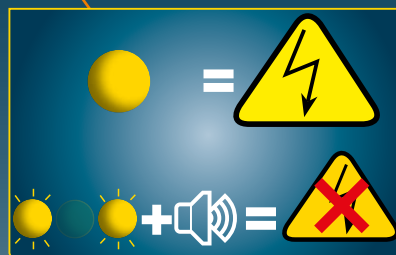

*option

SANICOM 1
220-240 V - 50-60 Hz
750W - CLASS 1
10Kg
Max temperature:
90°C for 5Min

SERVICE HELPLINES

France
Tel. 01 44 82 25 55
Fax. 03 44 94 46 19

United Kingdom
Tel. 08457 650011 (Call from a land line)
Fax. 020 8842 1671